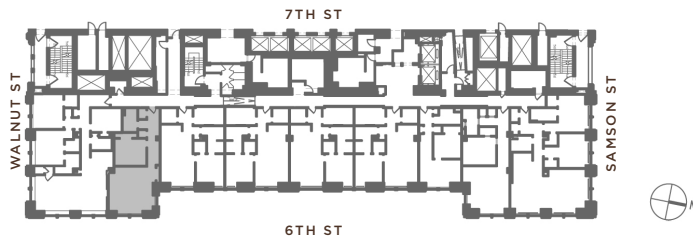

APARTMENT A4

857 SF

1 BEDROOM, 1 BATH

MONTHLY RENT

APARTMENT #

MOVE-IN DATE

TODAY'S DATE

Square footage displayed is approximate and may vary slightly. Rental rates, availability, lease terms, deposits, apartment features and specials are subject to change without notice. Details and dimensions may differ from actual plans.