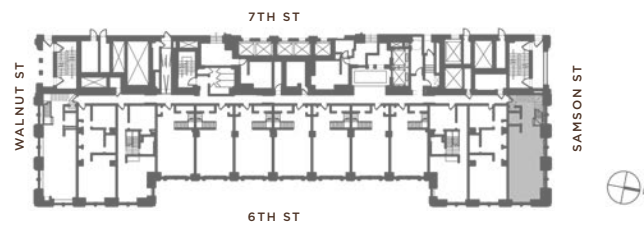

APARTMENT C6 DUPLEX 1,905 SF

3 BEDROOMS, 2.5 BATH + DEN

MONTHLY RENT

APARTMENT #

MOVE-IN DATE

TODAY'S DATE

LOWER LEVEL

UPPER LEVEL